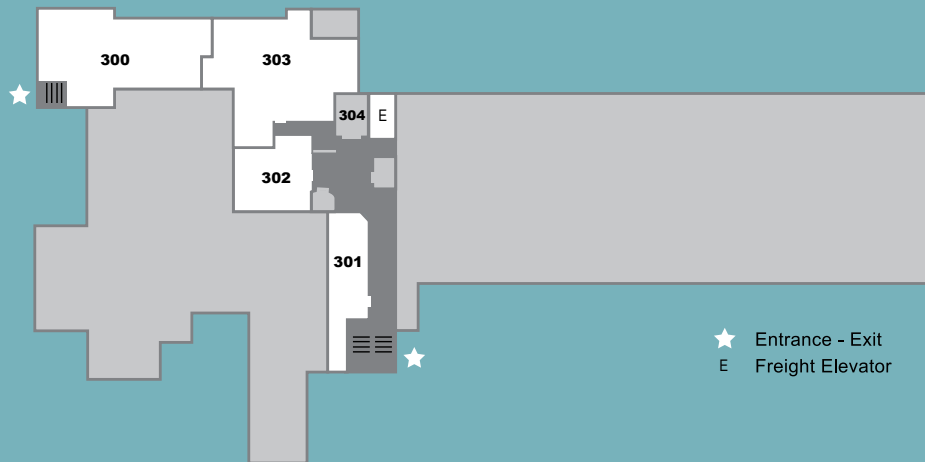

THIRD FLOOR

300 Superelectric Press
Superelectric Pinball Parlor

301 Peter Larson Photography
Frank Oriti Studio

302 Charmaine Spencer Studio

303 Survival Kit Gallery
Justin Brennan Studio

304