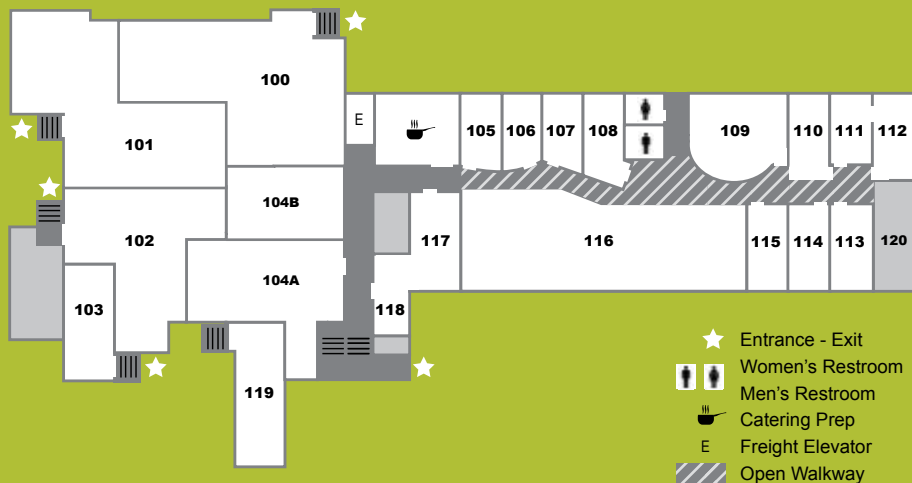

78th STREET
STUDIOS

VISITOR MAP

A GUIDE THROUGH OUR ECLECTIC ARTS MAZE

FIRST FLOOR

- ★ Entrance - Exit
-   Men's Restroom
-   Women's Restroom
-  Catering Prep
- E Freight Elevator
-  Open Walkway

- 100** Rachel Davis Fine Art
- 101** Tregoning & Company
- 102** Walken Frame & Art
- 103** Forum Artspace
- 104A** Photo Studio 5
- 104B** Cauliflower Audio
Well Made Music
- 105** Eileen Dorsey Studio

- ★ Entrance - Exit
-   Women's Restroom
-  Men's Restroom
- E Freight Elevator
-  Open Walkway

THIRD FLOOR

300 Superelectric Press
Superelectric Pinball Parlor

301 Peter Larson Photography
Frank Oriti Studio