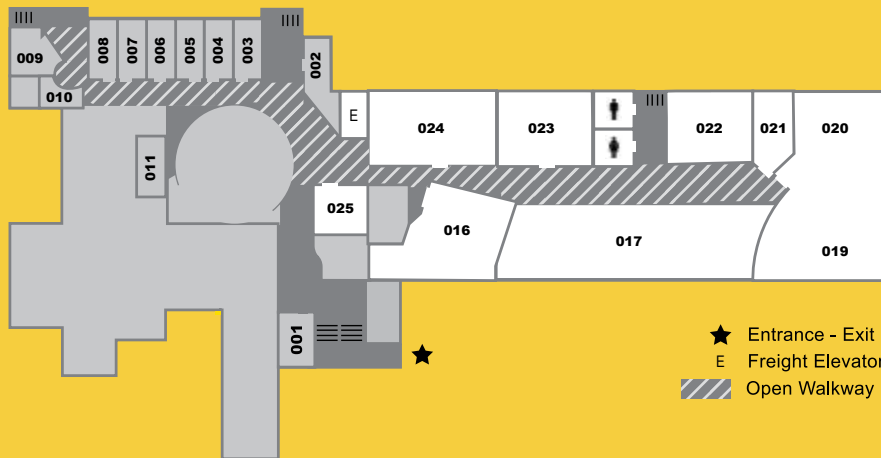

- ★ Entrance - Exit
-   Women's Restroom
-  Men's Restroom
- E Freight Elevator
-  Open Walkway

THIRD FLOOR

300 Superelectric Press
Superelectric Pinball Parlor

301 Peter Larson Photography
Frank Oriti Studio

302 Charmaine Spencer Studio

303 Survival Kit Gallery
Justin Brennan Studio

304

RAMP LEVEL

[LOWER]

- ★ Entrance - Exit
- E Freight Elevator
- Open Walkway

001
002
003
004
005
006
007
008

009
010
011
012
013
014
015
016 ARTneo